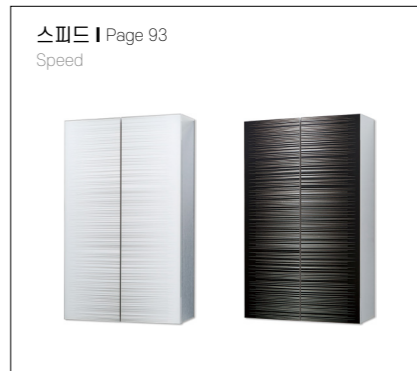

**누베스(세로형) | Page 73**  
Noevus(vertical)

**누베스(가로형) | Page 74**  
Noevus(horizontal)

**디종 | Page 75**  
Dijon

**나폴리 | Page 76**  
Napoli

**라운드 오픈 | Page 77**  
Round Open

**인도어 | Page 78**  
Indoor

**DECORATE** the cabinet in the style you want.  
If you want detail, Please refer to above the QR code.