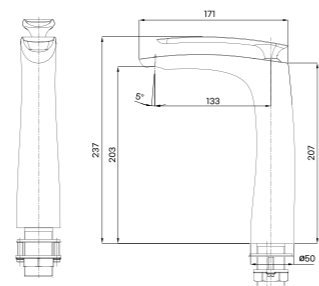

1홀 세면 수전

스테인레스

1홀 샤워 겸용 세면 수전

스테인레스

1홀 세면 수전

1홀 세면 수전

황동 (구리 아연 합금)

1홀 세면 수전 (탑볼)

1홀 세면 수전 (탑볼)

황동 (구리 아연 합금)

GMFB-779

욕조 샤워 수전

GMFB-773

욕조 샤워 수전

황동 (구리 아연 합금)

욕조 샤워 수전

황동 (구리 아연 합금)

1홀 세면 수전 (탑볼)

황동 (구리 아연 합금)

1홀 세면 수전 (탑볼)

황동 (구리 아연 합금)

1홀 세면 수전 (탑볼)

황동 (구리 아연 합금)