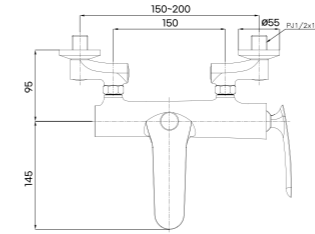

욕조 샤워 수전

욕조 샤워 수전

황동 (구리 아연 합금)

GMFL-774