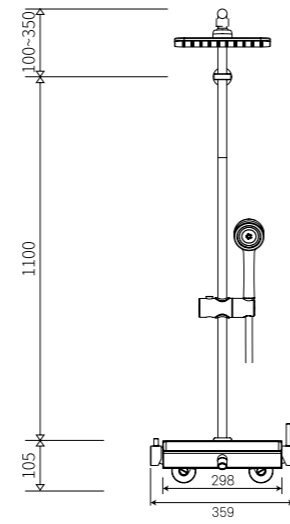

C1-700 PLUS 3WAY (화이트 크롬/블랙/골드)

레인샤워 (3WAY)

ABS / 아연 / 스테인레스