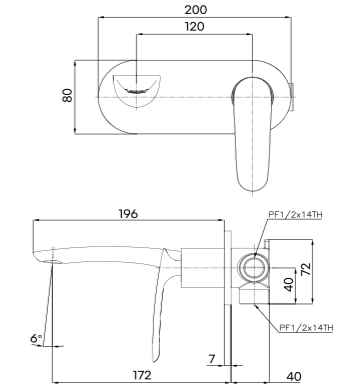

욕조 샤워 수전

황동 (구리 아연 합금)

구스 (블랙)

1홀 세면 수전 (탑볼)

황동 (구리 아연 합금)