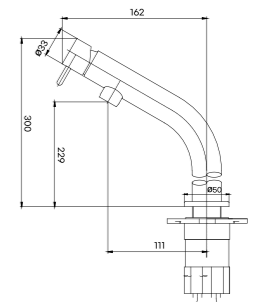

1홀 세면 수전 (탑볼)

황동 (구리 아연 합금)