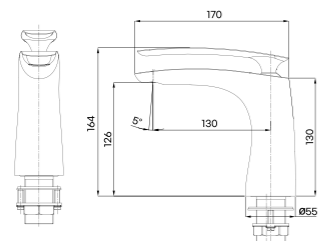

1홀 세면 수전

스테인레스

1홀 샤워 겸용 세면 수전

스테인레스

1홀 세면 수전

1홀 세면 수전

황동 (구리 아연 합금)

1홀 세면 수전 (탑볼)

1홀 세면 수전 (탑볼)

황동 (구리 아연 합금)

GMFB-779

욕조 샤워 수전

GMFB-773

욕조 샤워 수전

황동 (구리 아연 합금)

욕조 샤워 수전

황동 (구리 아연 합금)

1홀 세면 수전 (탑볼)

황동 (구리 아연 합금)

1홀 세면 수전 (탑볼)

황동 (구리 아연 합금)

1홀 세면 수전 (탑볼)

황동 (구리 아연 합금)